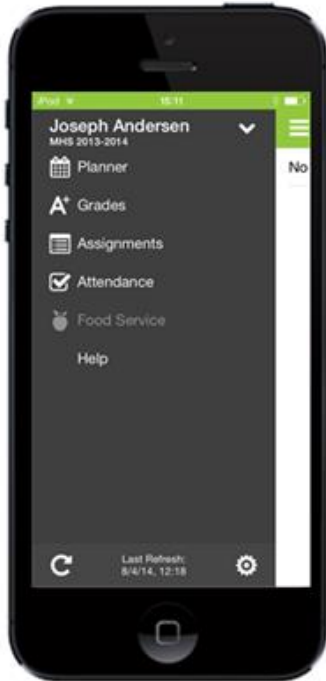

Campus Mobile Portal for Parents and Students

Parents and students can now access their Campus Portal information on Android and iOS devices using the Campus Mobile Portal app.

Daily Planner

View today's schedule and assignments due for each class.

Assignments

Browse your assignments by specific class or due date.

Attendance

Review attendance events in summary and detail form.

Grades

Know your grades now. Forget about end-of-term report cards to know how you're doing.

Food Service

Check your account balance. Available in districts using Campus Food Service.

Where to Download the Campus Mobile Portal App

The Campus Mobile Portal can be downloaded through the Apple App Store, Google Play Store or Amazon Appstore.